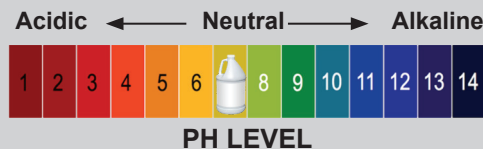

AREAS OF USE

- Kitchen, front of restaurant, restrooms

PRODUCT NUMBER	PACK SIZE	UPC NUMBER	GTIN
UCM-MPC	4/1 gal	018687014791	10018687014798

PRODUCT SPECIFICATIONS

Color	Purple
Scent	Lavender
pH	6.0 - 8.0
Viscosity	Water Thin